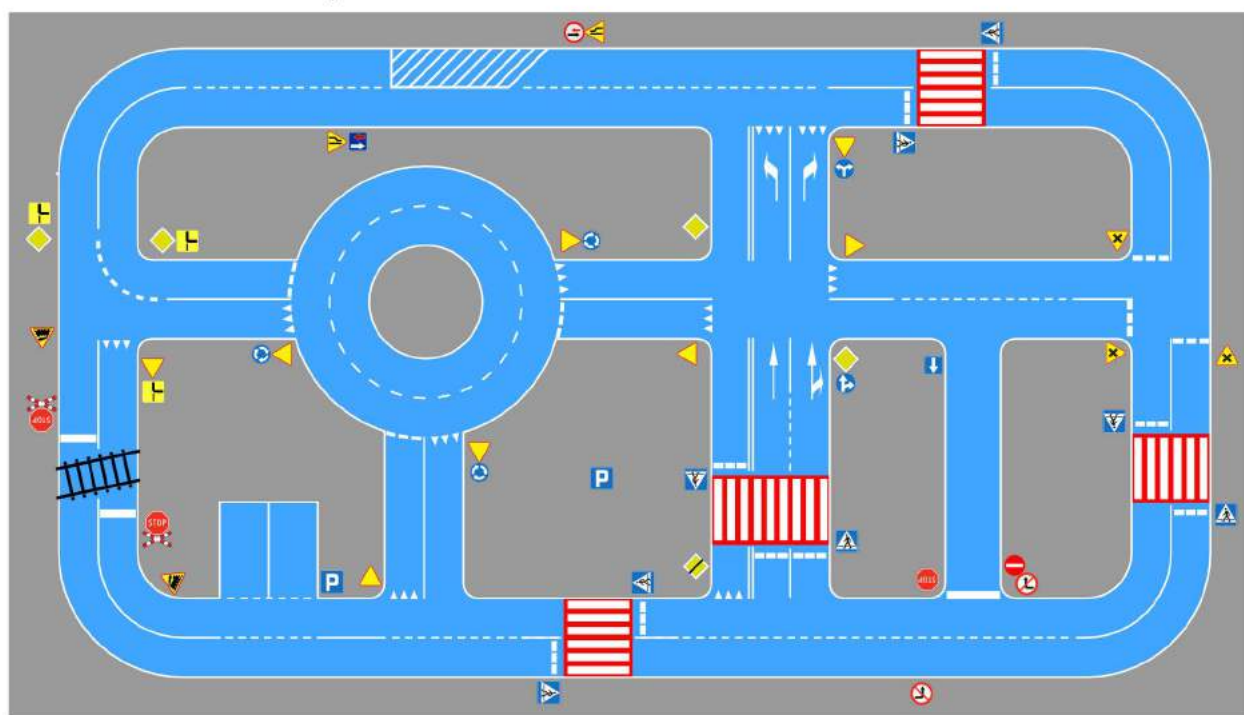

miasteczko 30m x 16,5 m