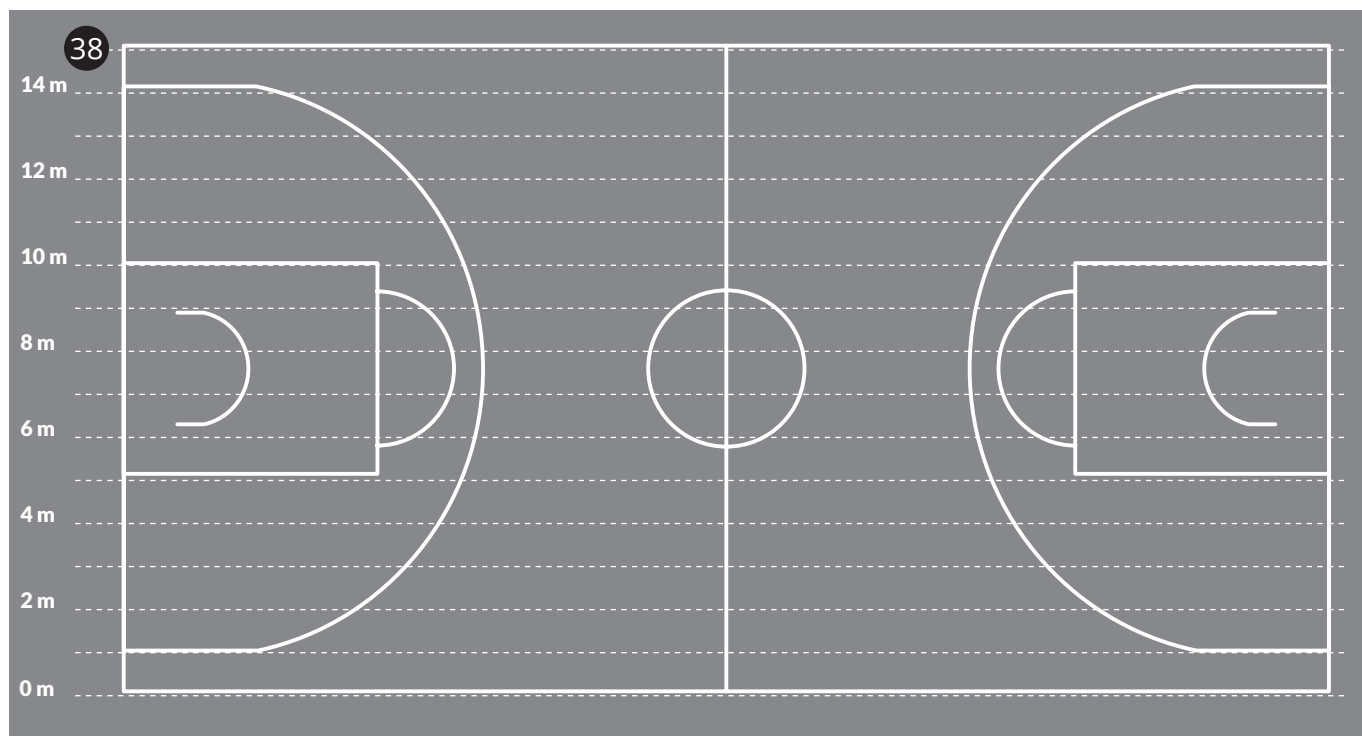

Gry i zabawy

No.	Nazwa	Rozmiar(mm)
38	Multi sport field	28000 x 15000

DecoMark™ Bend & Shape

If you are looking for a simple solution for creating your own unique playground designs, DecoMark™ Bend & Shape may very well be the answer. These flexible preformed lines are easy to manipulate into the required shape. This makes it possible to create circular designs and curves that can be used on their own or added to other DecoMark games and symbols.

- Benefit from all the well-known DecoMark properties in this highly flexible version which ideal for cutting into decorative shapes and symbols.
- Quickly refresh playground areas with the easily manipulated preformed lines, that are simply fixed in place with the use of a heat torch.

5015	4003	5015 Sky Blue	4003 Pink
1023	5017	1023 Yellow	5017 Blue
2009	5012	2009 Orange	5012 Light Blue
3020	6024	3020 Red	6024 Green
4006	6018	4006 Purple	6018 Yellow Green