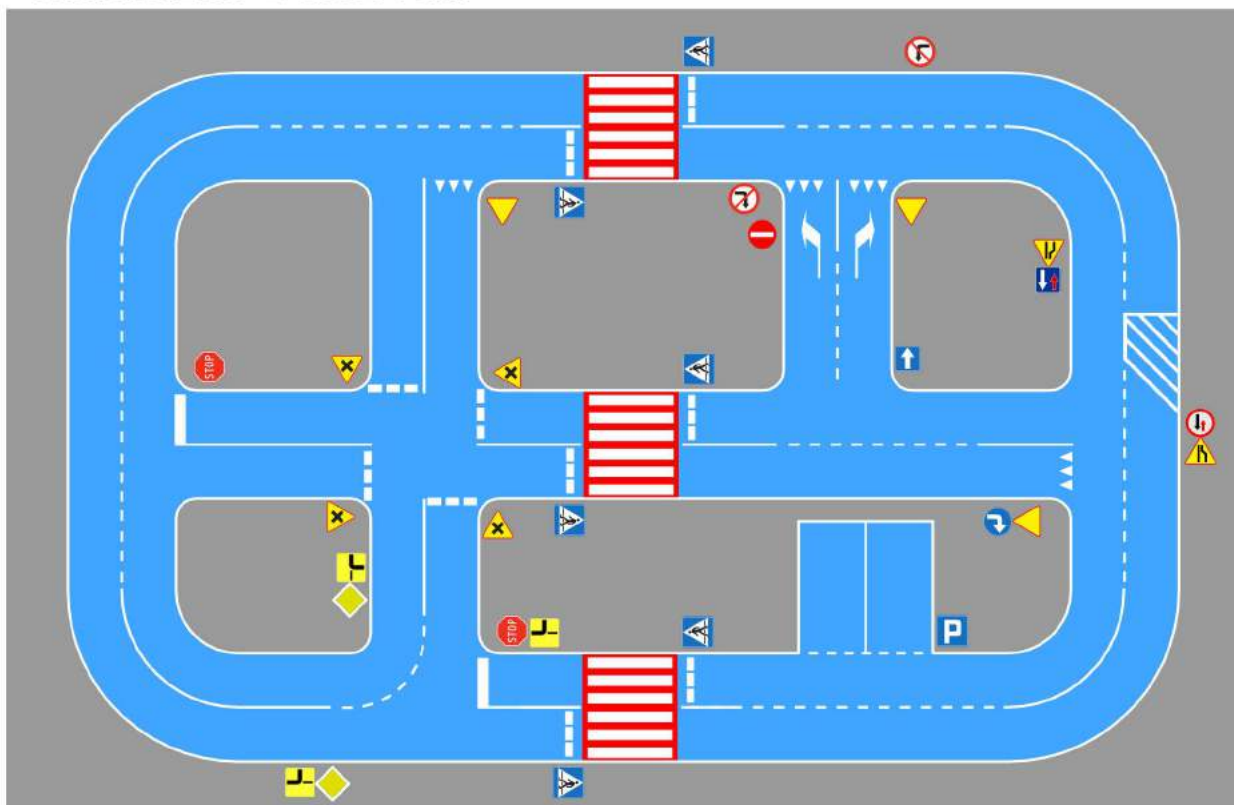

miasteczko 21m x 13m