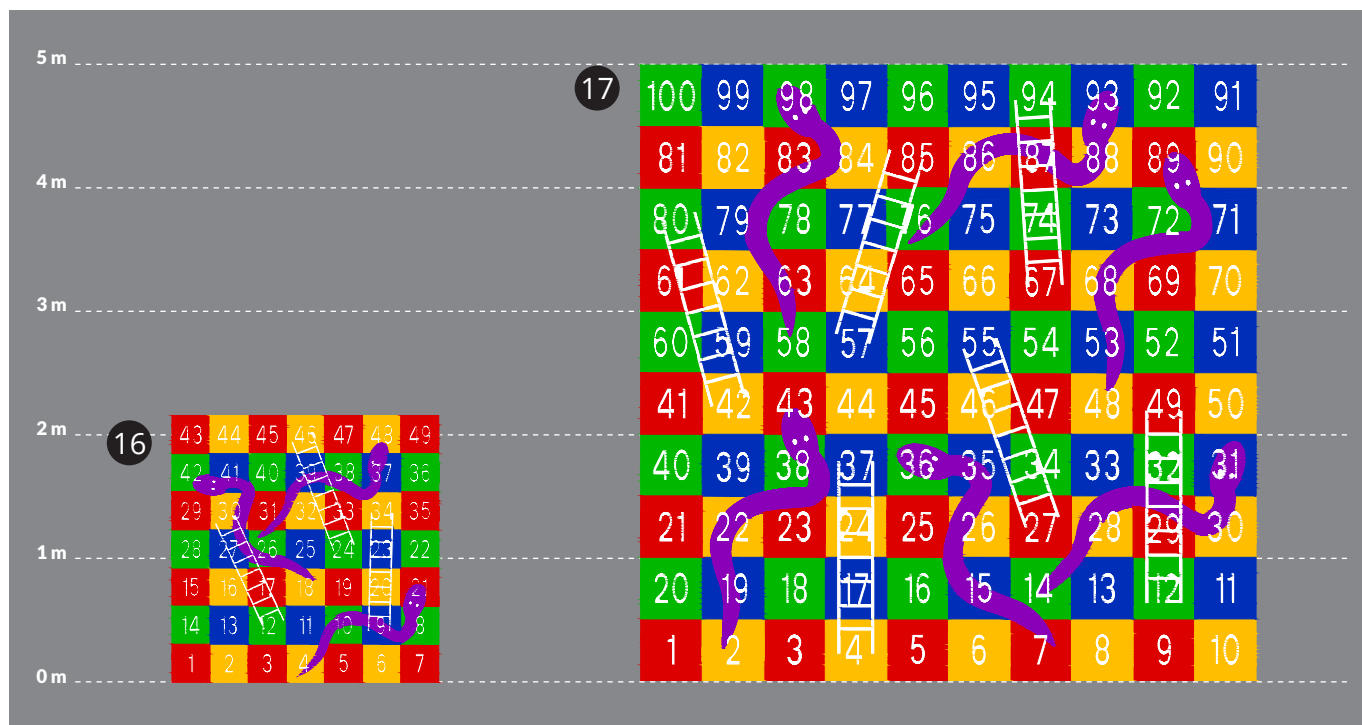

Gry i zabawy

No.	Nazwa	Rozmiar (mm)	
16	Snake & ladder 1-49	2100 x 2100	
17	Snake & ladder 1-100	5000 x 5000	
18	Chess, letters and numbers	5000 x 5000	
19	Chess 8 x 8	3200 x 3200	
20	Checkers 10 x 10	3000 x 3000	
21	3D chessboard	3200 x 3200	
22	Ludo	3970 x 3970	
23	Dart board	4000 x 4000