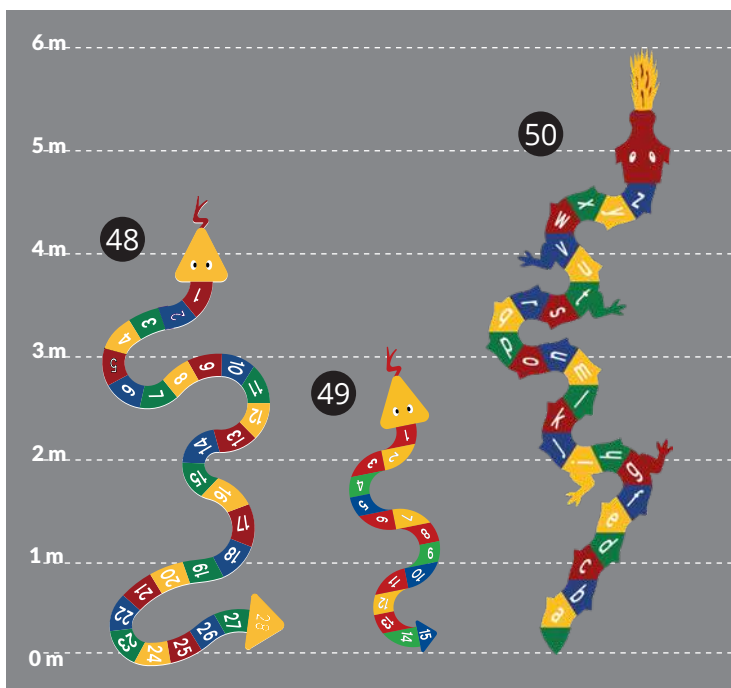

No.	Nazwa	Rozmiar(mm)	
43	Turtle 1-21	2000 x 1329	
44	Number worm 1-20	1742 x 5100	
45	Letter caterpillar a-z (can be delivered in your national alphabet - size may vary)	2290 x 6484	
46	Giant snake 1-100	15713 x 2155	
47	Caterpillar A-Z (can be delivered in your national alphabet - size can vary)	1450 x 8620	
48	Number snake 1-28	4500 x 1869	
49	Number snake 1-15	3010 x 1017	
50	Alphabet dragon a-z (can be delivered in your national alphabet - size can vary)	5635 x 1730